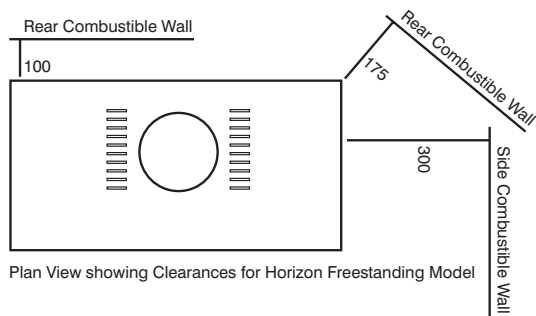

HORIZON

FREESTANDING

SPECIFICATIONS

Horizon Model	A	B	C	D	E	F
Freestanding	875	455	890	195	700	300

The gas connection point is at right hand back rear (facing unit).

Please note: All measurements are in millimetres.