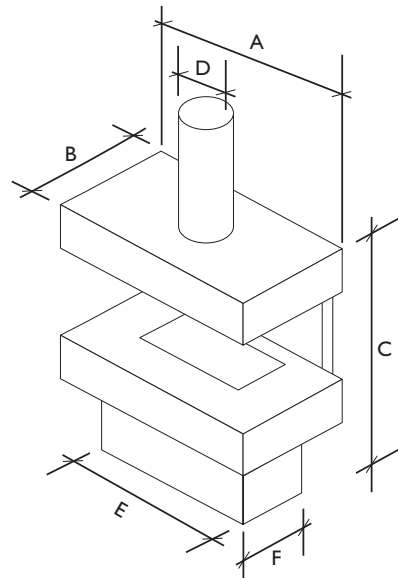

HORIZON

FREESTANDING

SPECIFICATIONS

Horizon Model	A	B	C	D	E	F
Freestanding	875	455	890	195	700	300

The gas connection point is at right hand back rear (facing unit).

Please note: All measurements are in millimetres.