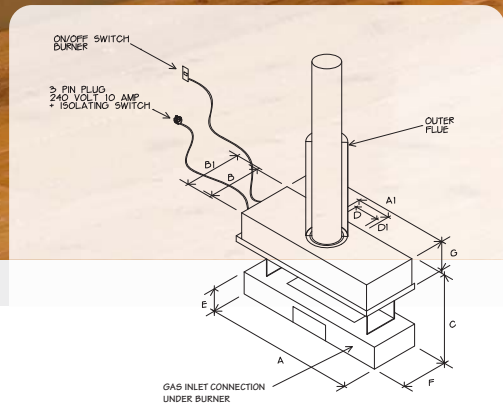

## Specifications: Horizon Cantilever

(DIMENSIONS IN MILLIMETERS)

SINGLE SIDED	A	AI	B	BI	C	D	DI	E	F	G	HEAT CAPACITY
CATILEVER 700	1190	1266	440	478	455	225	275	177	405	336	Ambient
CATILEVER 1100	1424	1500	440	478	455	225	275	177	405	336	Ambient

Measurement AI and BI are internal.

The gas connector is at right hand back rear.