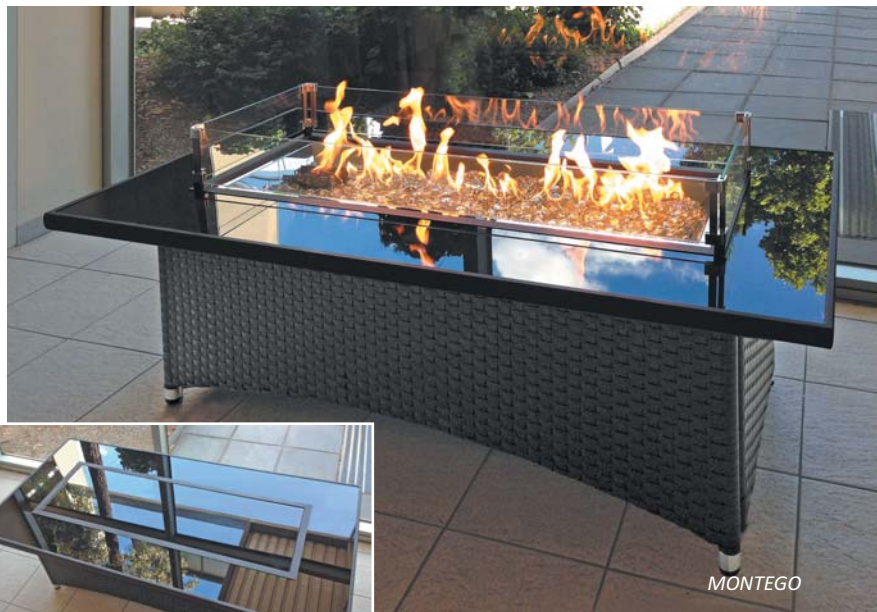

KEY LARGO & MONTEGO OUTDOOR GAS FIRES

MODERN, CLEAN, BEAUTIFUL FIRES!

A stunning showcase of fire, the Key Largo and Montego both feature a beautiful, glowing fire that dances atop a bed of fire glass, (surrounded by a glass guard which reflects the flame) with stunning effects.

The heart of the design is the striking 305 x 1065 mm stainless steel Crystal Fire burner. This simple, modern design will be the focal point of any outdoor living space.

The versatile Montego comes complete with a stylish rattan table base, black glass top and a matching black glass panel to complete the table when the fire is not in use. The Key Largo comes with a stainless steel top to complement the burner and a stucco finish base.

KEY LARGO

FEATURES

- Modern Linear Burner design
- Stainless Steel Burner
- Available in LPG or Natural Gas
- Electronic Ignition System
- Easy set-up less than 30 minutes
- Exterior grade frame and stucco finish (Key Largo)
- Durable black rattan finish base with tempered glass top and centre panel (Montego)
- Glass fire gems to enhance the visual dynamics
- Versatile drop-in burner can be used in a variety of non-combustible surrounds and enclosures (check product specifications)