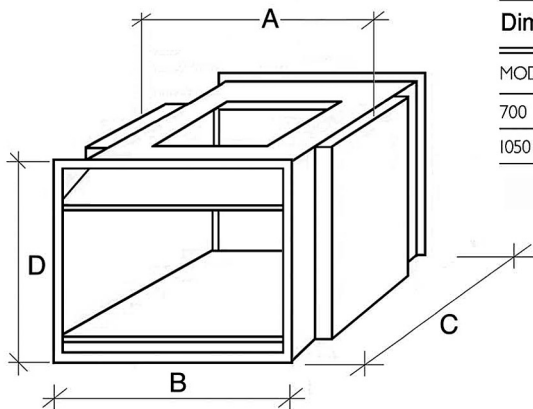

Jetmaster Universal Double Sided

Dimensions in mm.

Heating capacity
Cubic Meters

MODEL	A	B	C	D	Heating capacity Cubic Meters	
					Wood	Gas
700	850	800	610	700	200	150
1050	1205	1150	600	770	300	N/A